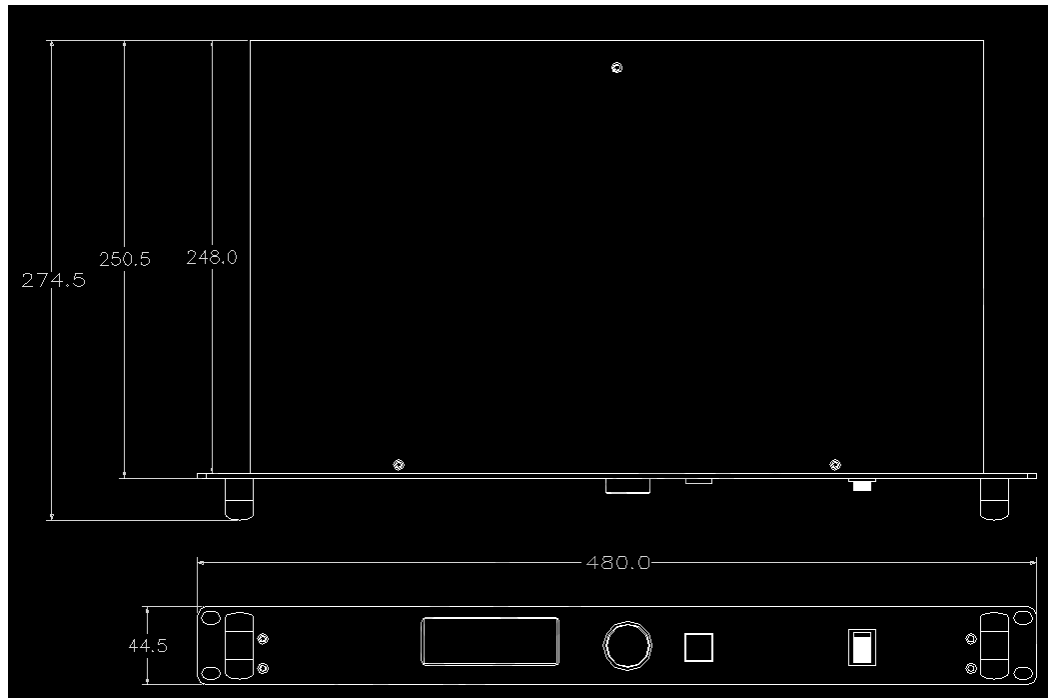

Specifications

Controller With Four Network Ports TS962

V1.5 2018. SEP

Overview:

TS962 is a controller with 4 network ports, which supports full/double/single color LED screen. It supports up to 2.6 million pixels, realizes auto-adjusting brightness by external brightness sensor and cascade function.

Appearance: _____

| Interface introduction | |
|------------------------|---|
| ① | LCD display panel |
| ② | Rotate to select; press down to confirm the selection |
| ③ | Menu/return button |
| ④ | Power button/ indicator |
| ⑤ | UART-IN: cascade input; UART-OUT: cascade output |
| ⑥ | 3.5mm audio input |
| ⑦ | USB connector for setup |
| ⑧ | HDMI signal input |
| ⑨ | DVI signal input |
| ⑩ | HDMI signal loop out |
| ⑪ | DVI signal loop out |

Dimensions:

Working Conditions:

| | |
|---------------------------------|---------------------|
| Power Consumption (W) | 20 |
| Working Temperature (°C) | -20°C ~ 75°C |
| Working Humidity (%) | 0% ~ 95% |
| Weight (KG) | 3 |
| Dimensions | 1U |